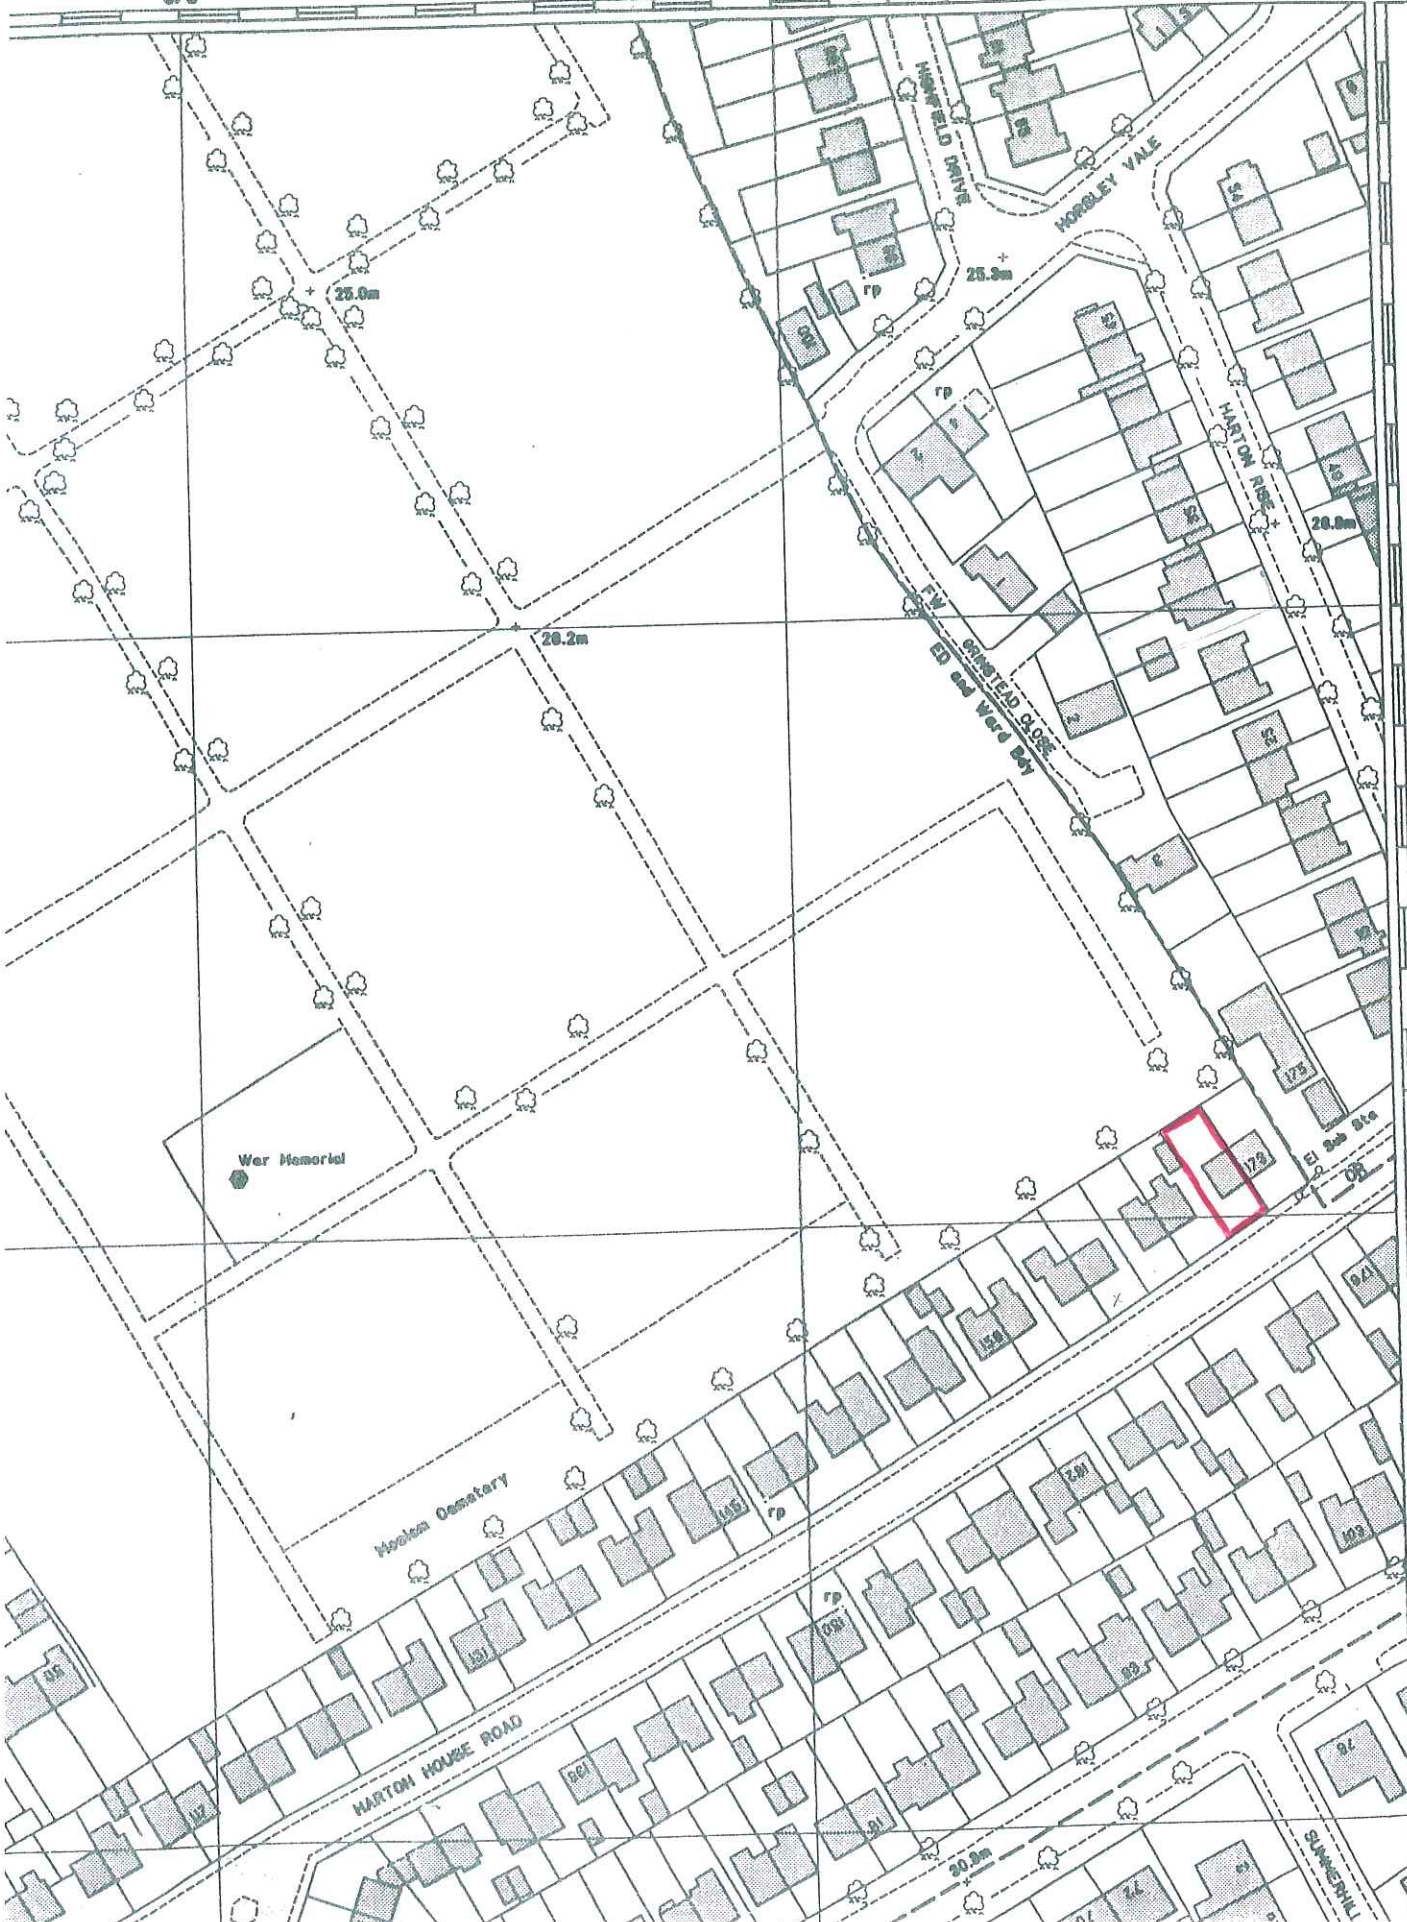

N METRES

PLAN NZ 3765 SE

RICT

SOUTH SHIELDS No 3 ED

4380000

376

376

65

65

65